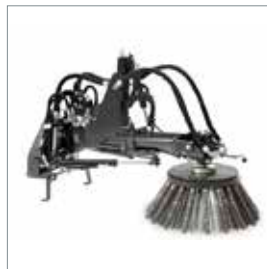

## One machine - many functions

Thanks to its many attachments, the City Ranger 3070 can handle many tasks. Be it sweeping, winter chores, mowing or other tasks: Attachments can be changed entirely without the need for tools by turning the handle connecting the attachments to the front and rear. This allows for quick switches between different tasks and purposes - and it also saves time and ensures easy operation. Its excellent manoeuvrability and compact dimensions allow it to operate even in difficult and tight conditions. At the same time, the City Ranger 3070's excellent visibility and its ergonomic and intuitive operation as well as the high-quality driver's seat guarantee optimum driver comfort.

Find more information on City Ranger 3070 and its applications at [www.egholm.eu](http://www.egholm.eu).

Change of attachments - no tools required.

Suction sweeper

Weed brush

Rotary/mulch mower 1500

Triplex rotary mower 2500